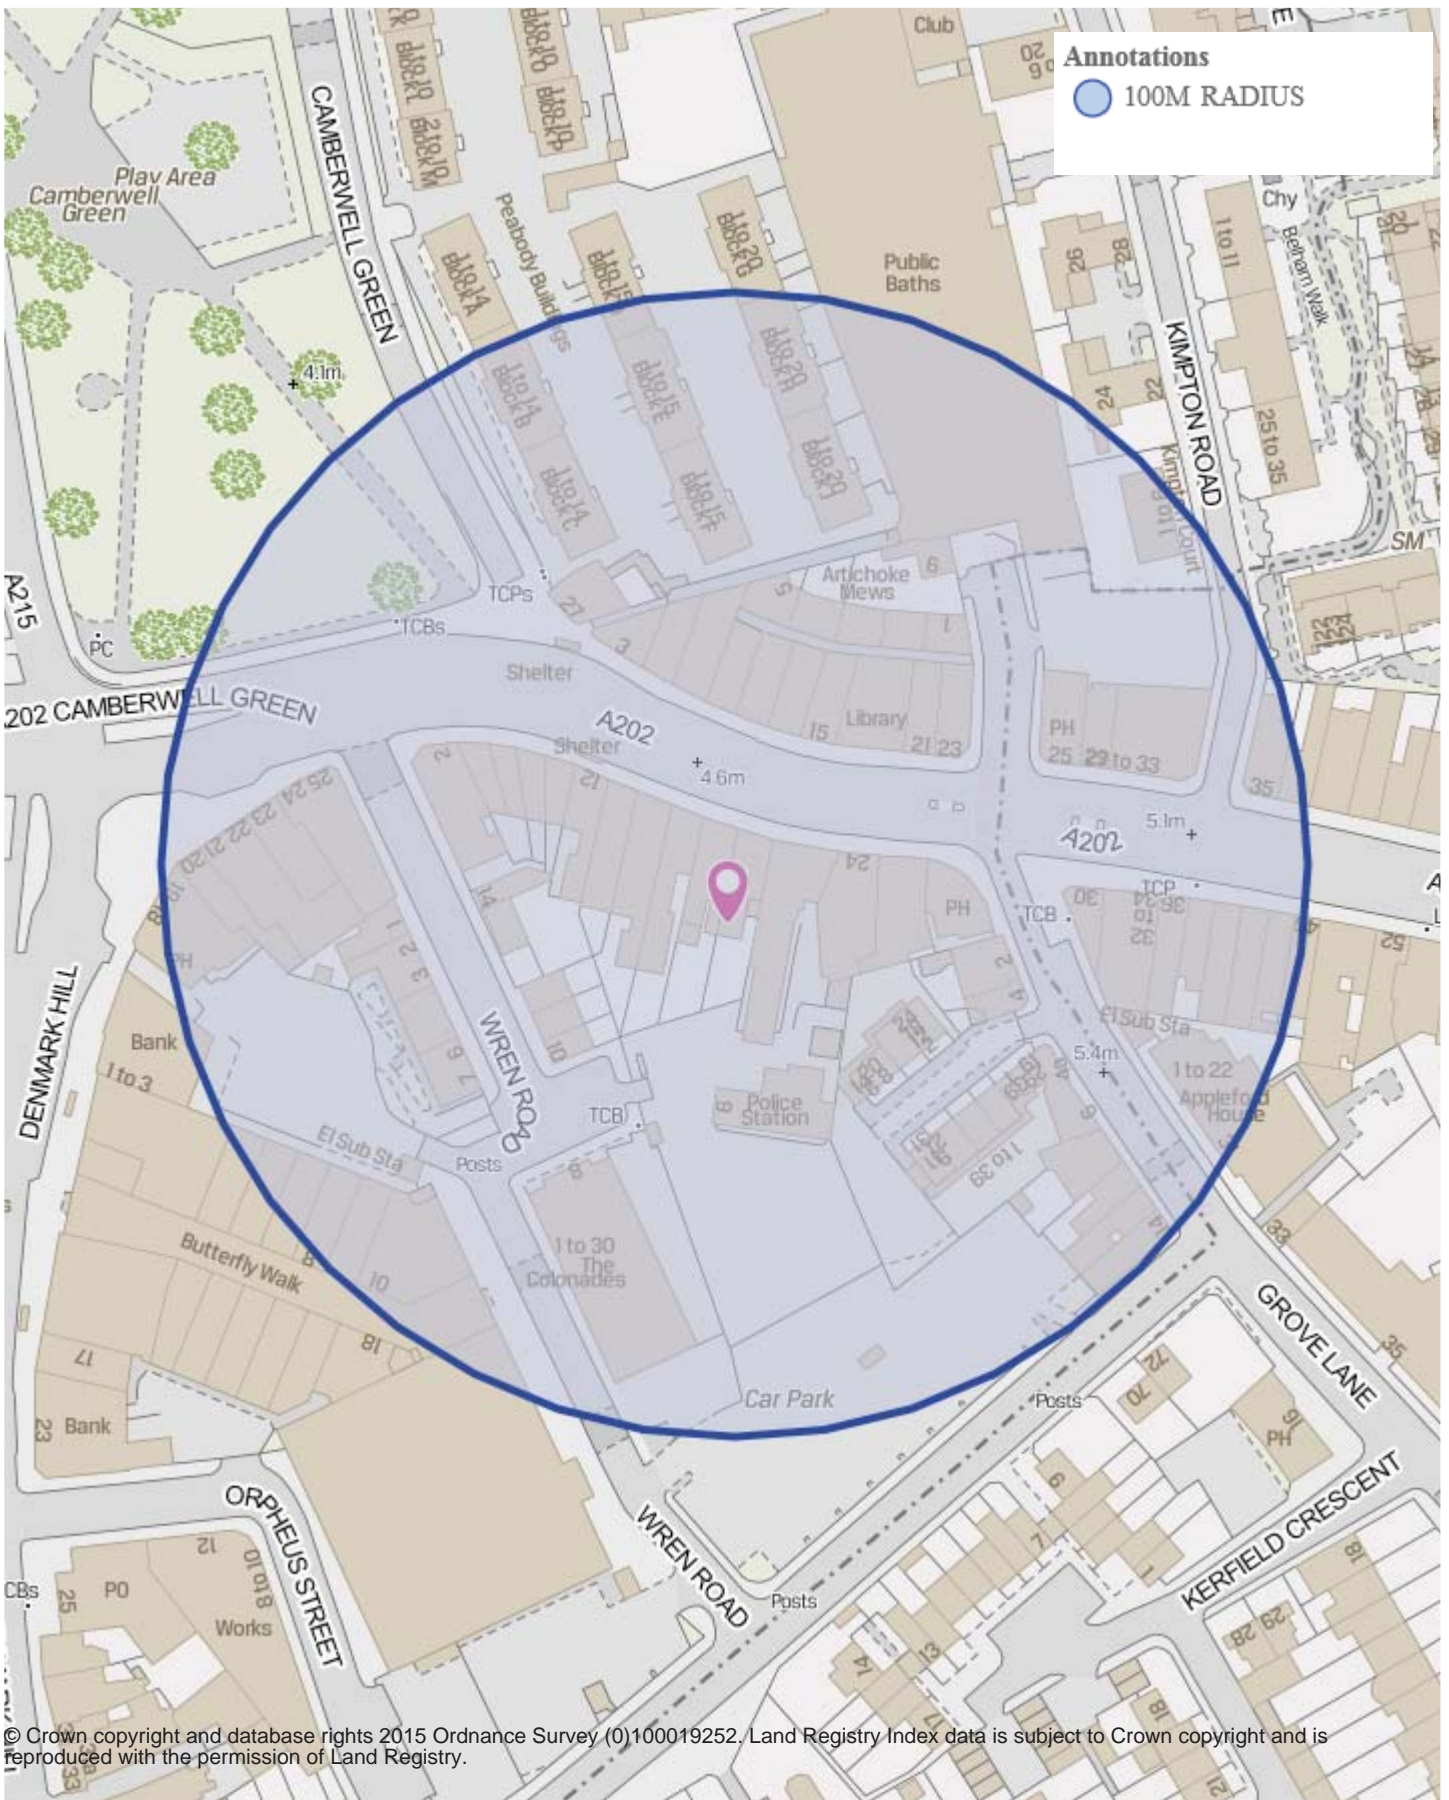

# TAZZE GRILL, 22, CAMBERWELL CHURCH STREET SE11 1

© Crown copyright and database rights 2015 Ordnance Survey (0100019252). Land Registry Index data is subject to Crown copyright and is reproduced with the permission of Land Registry.